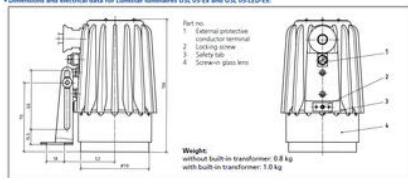

PRODUKTBESKRIVNING